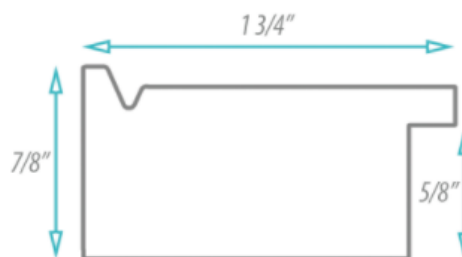

SPECIFICATION SHEET

FRAMED MIRROR

MODEL#: FM 83716-24X40

FRAMED MIRRORS COLLECTION

FEATURES:

- ONE 24X40" HIGH RESOLUTION SILVER PLATE GLASS MIRROR SIZE W/ DECORATIVE FRAME.
- "WALL HUGGER" HANGER FOR MOUNTING INCLUDED.
- STANDARD MOUNTING STYLE IS VERTICAL. FOR HORIZONTAL, PLEASE SPECIFY WHEN ORDERING.
- PACKED IN FOUR WALL (FOLDED DOUBLE WALL) CORRUGATION.
- STYLE: TRANSITIONAL
- COLOR: PEWTER
- FINISH: METALLIC

MIRROR FINISHES:

- FLAT POLISHED EDGE
- BEVELED EDGE

OVERALL SIZE DIMENSION: 27 1/2" WIDE X 43 1/2" HIGH X 1" DEEP